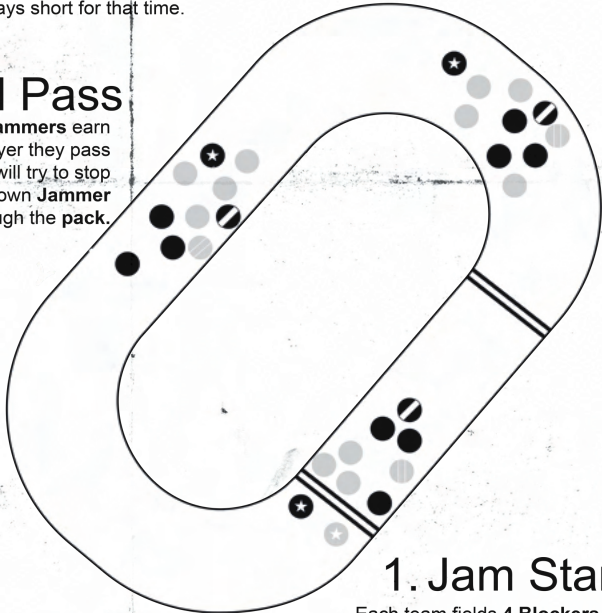

2. First Pass

During the **first pass**, the first **Jammer** to pass all the skaters in the pack legally is **Lead Jammer**. **Lead Jammer** status is signaled by the **officials** blowing two short whistle blasts and **pointing** at the **Lead Jammer**.

3. Second Pass

In subsequent passes, **Jammers** earn **1 point** for each opposing player they pass legally. The opposing **Blockers** will try to stop the **Jammer**, while helping their own **Jammer** through the **pack**.

Jammer

Jammers wear a star on their helmets and are the scoring players for each team. The Jammers attempt to pass the opponents by sprinting around the track and lapping the pack.

Pivot

The Pivot is the Blocker that wears the stripe on their head. They are allowed to accept a **star pass** from the Jammer and gain the ability to score points.

Blocker

The Blockers are simultaneously focused on stopping the opposing Jammer from passing them and assisting their Jammer to pass the opposing team's Blockers. The pack is formed by the largest group of Blockers with players from each team on the track.